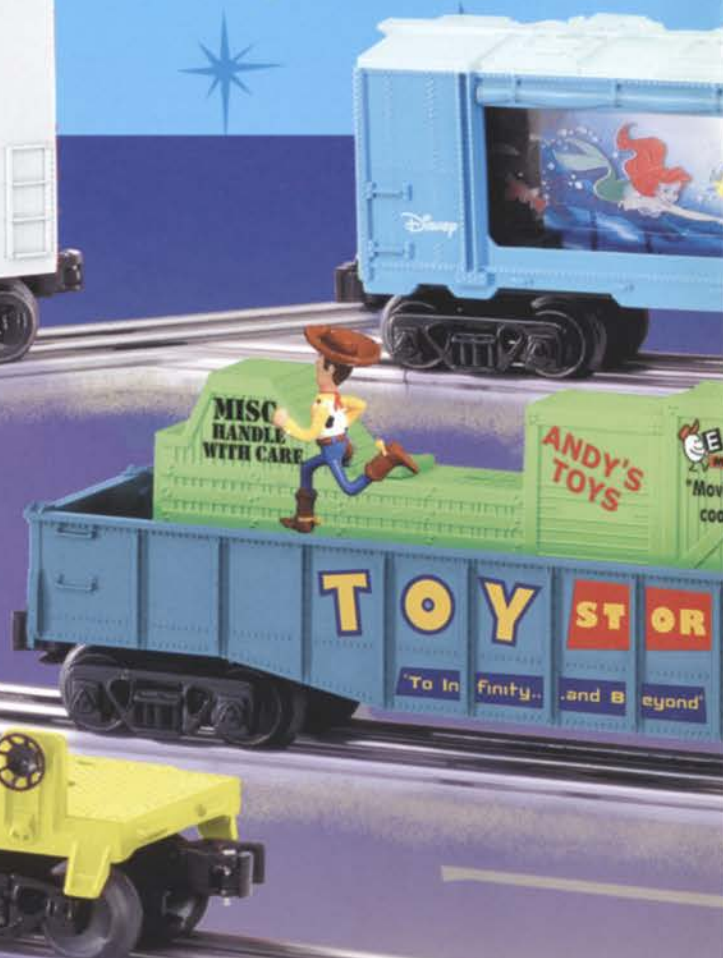

Mickey Hi-Cube Boxcar

Hop aboard the Mickey Railroad with this Hi-Cube Boxcar.

FEATURES:

- Die-cast metal sprung trucks and operating couplers
- Durable painted body
- Custom Disney packaging
- Minimum Radius: O-27
- Length: 10 1/2"

(6-36257) \$49.95

Speedboat Willie Flatcar with Boat

In celebration of Mickey's first appearance, here's a contemporary take on the cartoon that started it all!

FEATURES:

- Die-cast metal sprung trucks and operating couplers
- Durable body
- Metal brake wheel
- Painted detailed motorboat
- Custom Disney packaging
- Minimum Radius: O-27
- Length: 11"

(6-26049) \$54.99

Toy Story

Animated Gondola

Watch as two good friends, Woody and Buzz Lightyear, chase each other around this colorful car.

FEATURES:

- Die-cast metal trucks and operating couplers
 - Durable construction
 - Woody and Buzz Lightyear figures chase each other around car
 - Custom Disney packaging
 - Minimum Radius: O-27
 - Length: 10 1/2"
- (6-36745) \$59.99

Mickey and Minnie

Handcar

Take a romantic ride on the rails with Mickey and Minnie on their own personal handcar.

FEATURES:

- Maintenance-free powerful motor
 - Durable construction
 - Traction tire
 - Mickey and Minnie figures with articulated arms
 - Custom Disney packaging
 - Minimum Radius: O-27
 - Length: 4"
- (6-18476) \$59.99